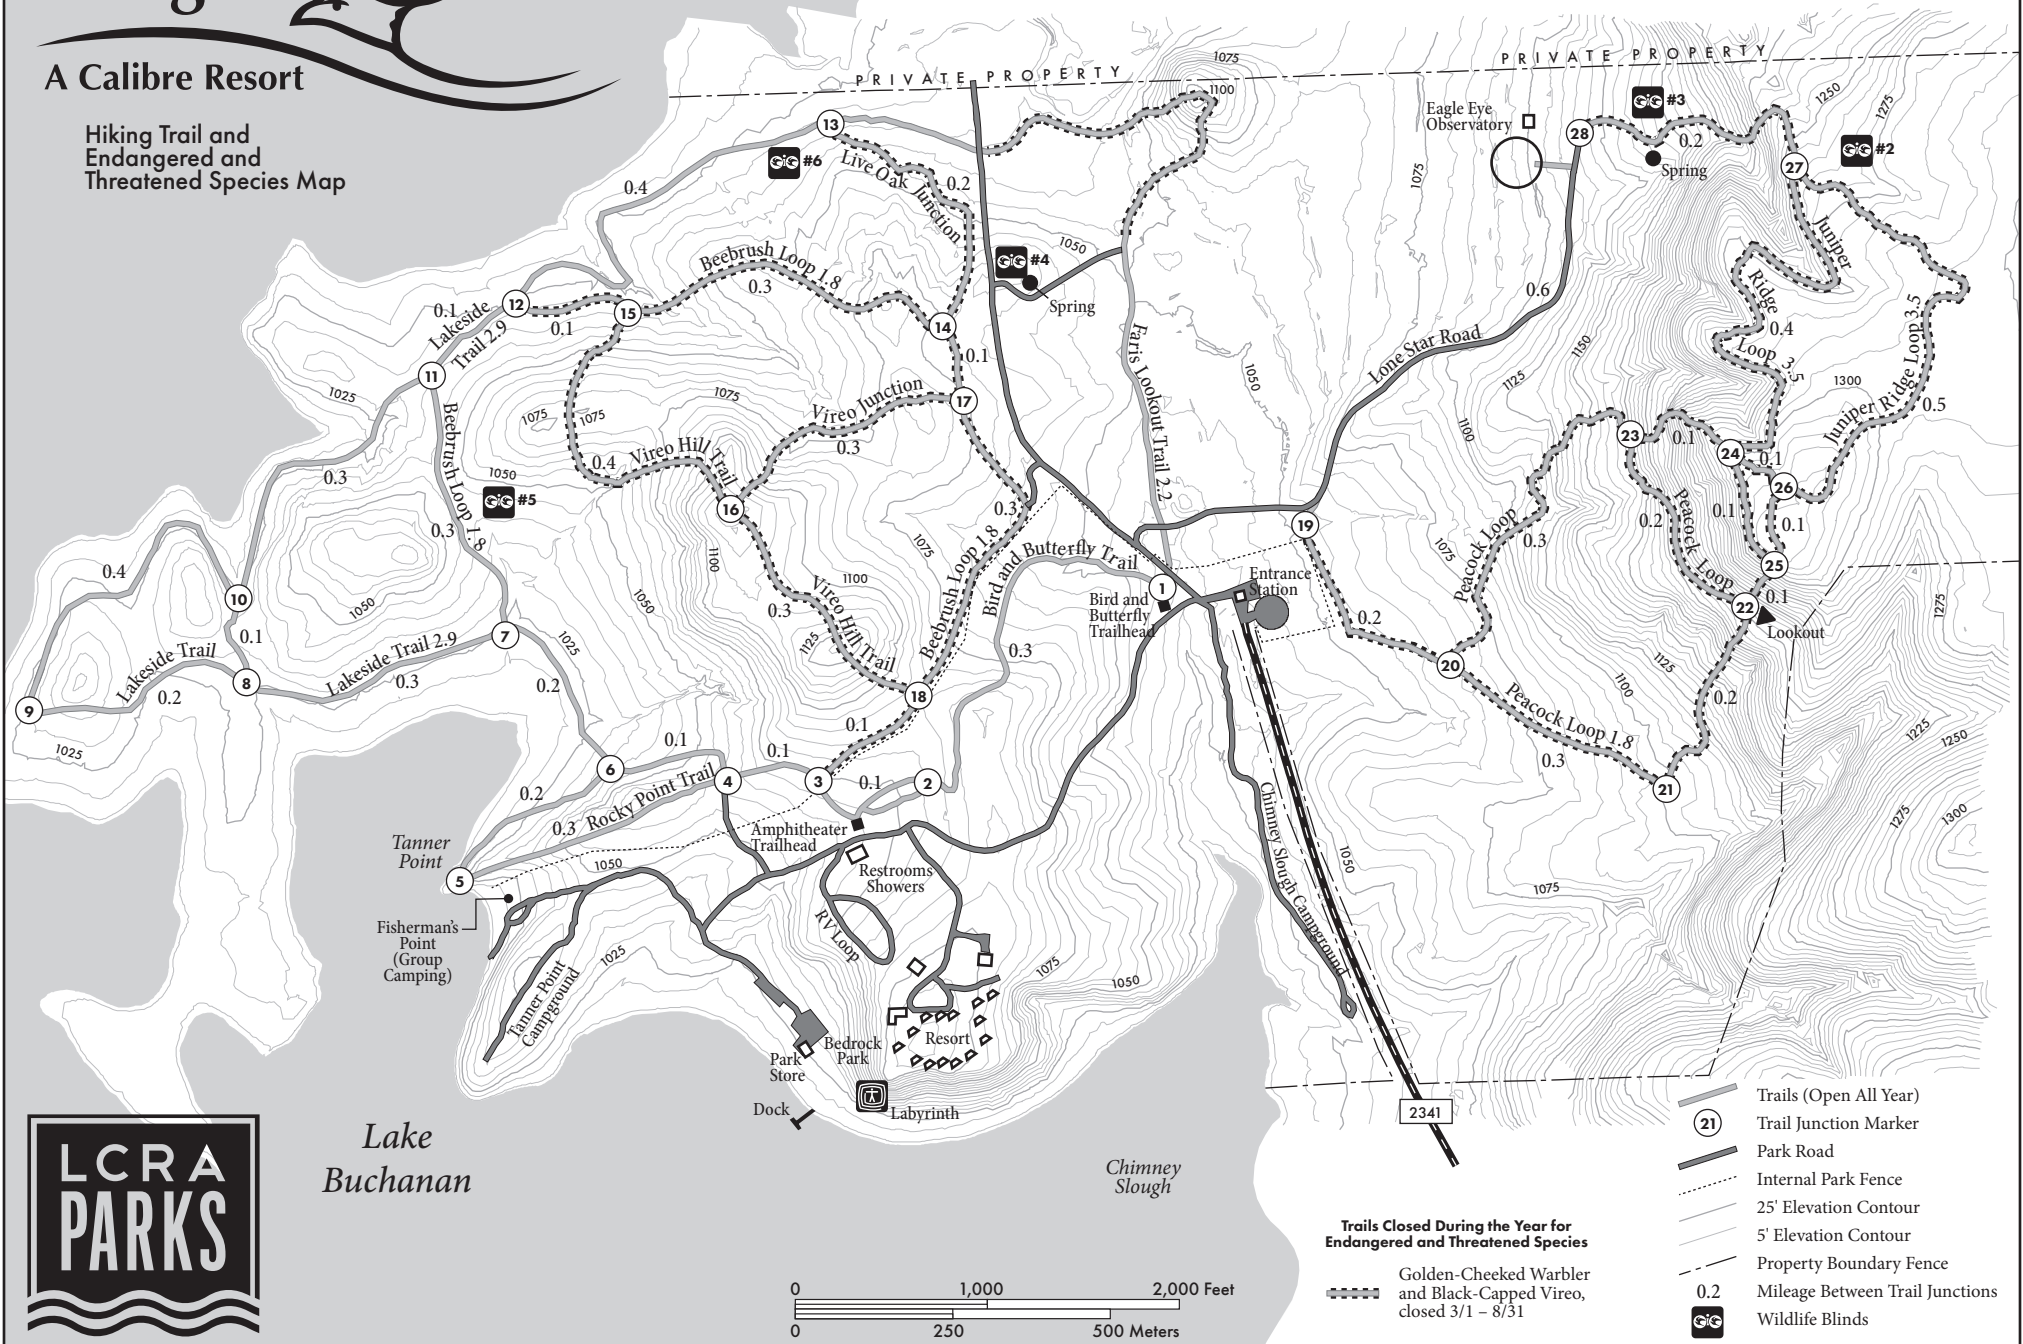

# Canyon of the Eagles

A Calibre Resort

Hiking Trail and  
Endangered and  
Threatened Species Map

Willow Slough

Lake Buchanan

Chimney Slough

2341